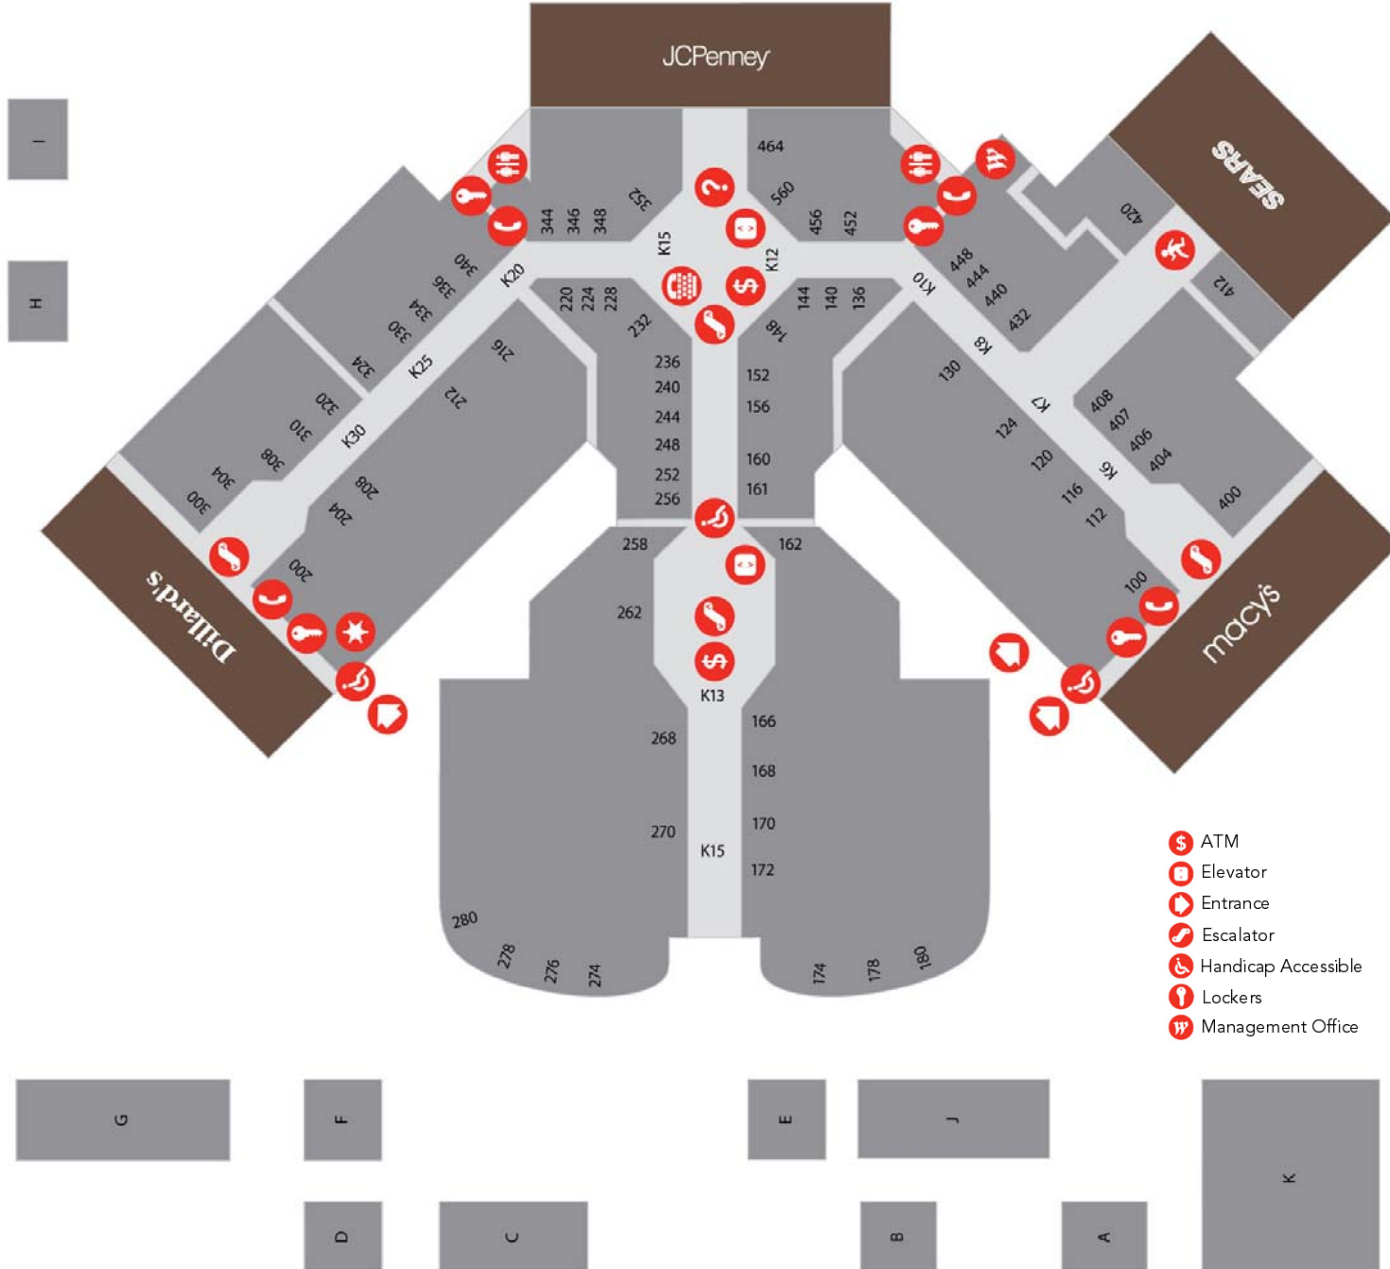

SouthPark

500 Southpark Center
Strongsville OH 44136
(440) 238 9000
www.westfield.com

Level 1

Level 2

- ATM
- Elevator
- Entrance
- Escalator
- Handicap Accessible
- Lockers
- Management Office

- Restrooms
- Family Lounge
- Security
- Concierge Center
- Telephone
- TDD
- Westfield Playtown