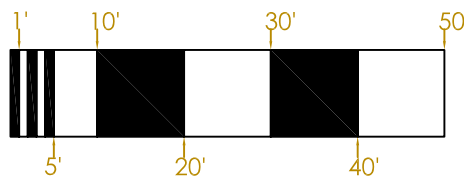

UNDER THE DOME CEILING HEIGHTS

MARKET STREET

NORDSTROM

BLOOMINGDALES

<p>DISCLAIMER :</p> <p>THIS DRAWING IS INTENDED TO BE USED AS A GUIDE OF THE APPROXIMATE DIMENSIONS. WHEREAS ACTUAL ON-SITE VARIATIONS OR ADJUSTMENTS MAY OCCUR, ROJAGO CANNOT BE HELD RESPONSIBLE FOR EXACT PLAN.</p>	<p>845 MARKET ST SAN FRANCISCO, CA</p>	<p>drafting services provide by:</p> <p>rojago 1521 29th Ave. #17 San Mateo / CA 94403 650.766.6751 www.draftingrojago.com info@draftingrojago.com</p>
	<p>PAPER TYPE: 8" X 11"</p>	

UNDER THE DOME

DIMENSIONS

MARKET STREET

NORDSTROM

BLOOMINGDALES

<p>DISCLAIMER :</p> <p>THIS DRAWING IS INTENDED TO BE USED AS A GUIDE OF THE APPROXIMATE DIMENSIONS. WHEREAS ACTUAL ON-SITE VARIATIONS OR ADJUSTMENTS MAY OCCUR, ROJAGO CANNOT BE HELD RESPONSIBLE FOR EXACT PLAN.</p>	<p>845 MARKET ST SAN FRANCISCO, CA</p>	<p>drafting services provide by:</p> <p>rojago 1521 29th Ave. #17 San Mateo / CA 94403 650.766.4751 www.draftingrojago.com info@draftingrojago.com</p>
	<p>PAPER TYPE: 8" X 11"</p>	