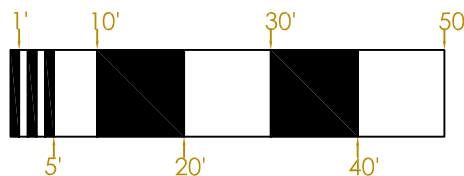

Exit

Exit

Exit

BLOOMINGDALES

DISCLAIMER : THIS DRAWING IS INTENDED TO BE USED AS A GUIDE OF THE APPROXIMATE DIMENSIONS. WHEREAS ACTUAL ON-SITE VARIATIONS OR ADJUSTMENTS MAY OCCUR, ROJAGO CANNOT BE HELD RESPONSIBLE FOR EXACT PLAN.	845 MARKET ST SAN FRANCISCO, CA	
	PAPER TYPE: 8" X 11"	drafting services provide by: <small>ROJAGO 1521 29th Ave. #17 San Mateo / CA 94403 415 766-6751 www.rogjago.com info@rogjago.com</small>

UNDER THE DOME

DIMENSIONS

MARKET STREET

NORDSTROM

BLOOMINGDALES

<p>DISCLAIMER :</p> <p>THIS DRAWING IS INTENDED TO BE USED AS A GUIDE OF THE APPROXIMATE DIMENSIONS. WHEREAS ACTUAL ON-SITE VARIATIONS OR ADJUSTMENTS MAY OCCUR, ROJAGO CANNOT BE HELD RESPONSIBLE FOR EXACT PLAN.</p>	<p>845 MARKET ST SAN FRANCISCO, CA</p>	<p>drafting services provide by:</p> <p>rojago 1521 29th Ave. #17 San Mateo / CA 94403 650.766.4751 www.draftingrojago.com info@draftingrojago.com</p>
	<p>PAPER TYPE: 8" X 11"</p>	