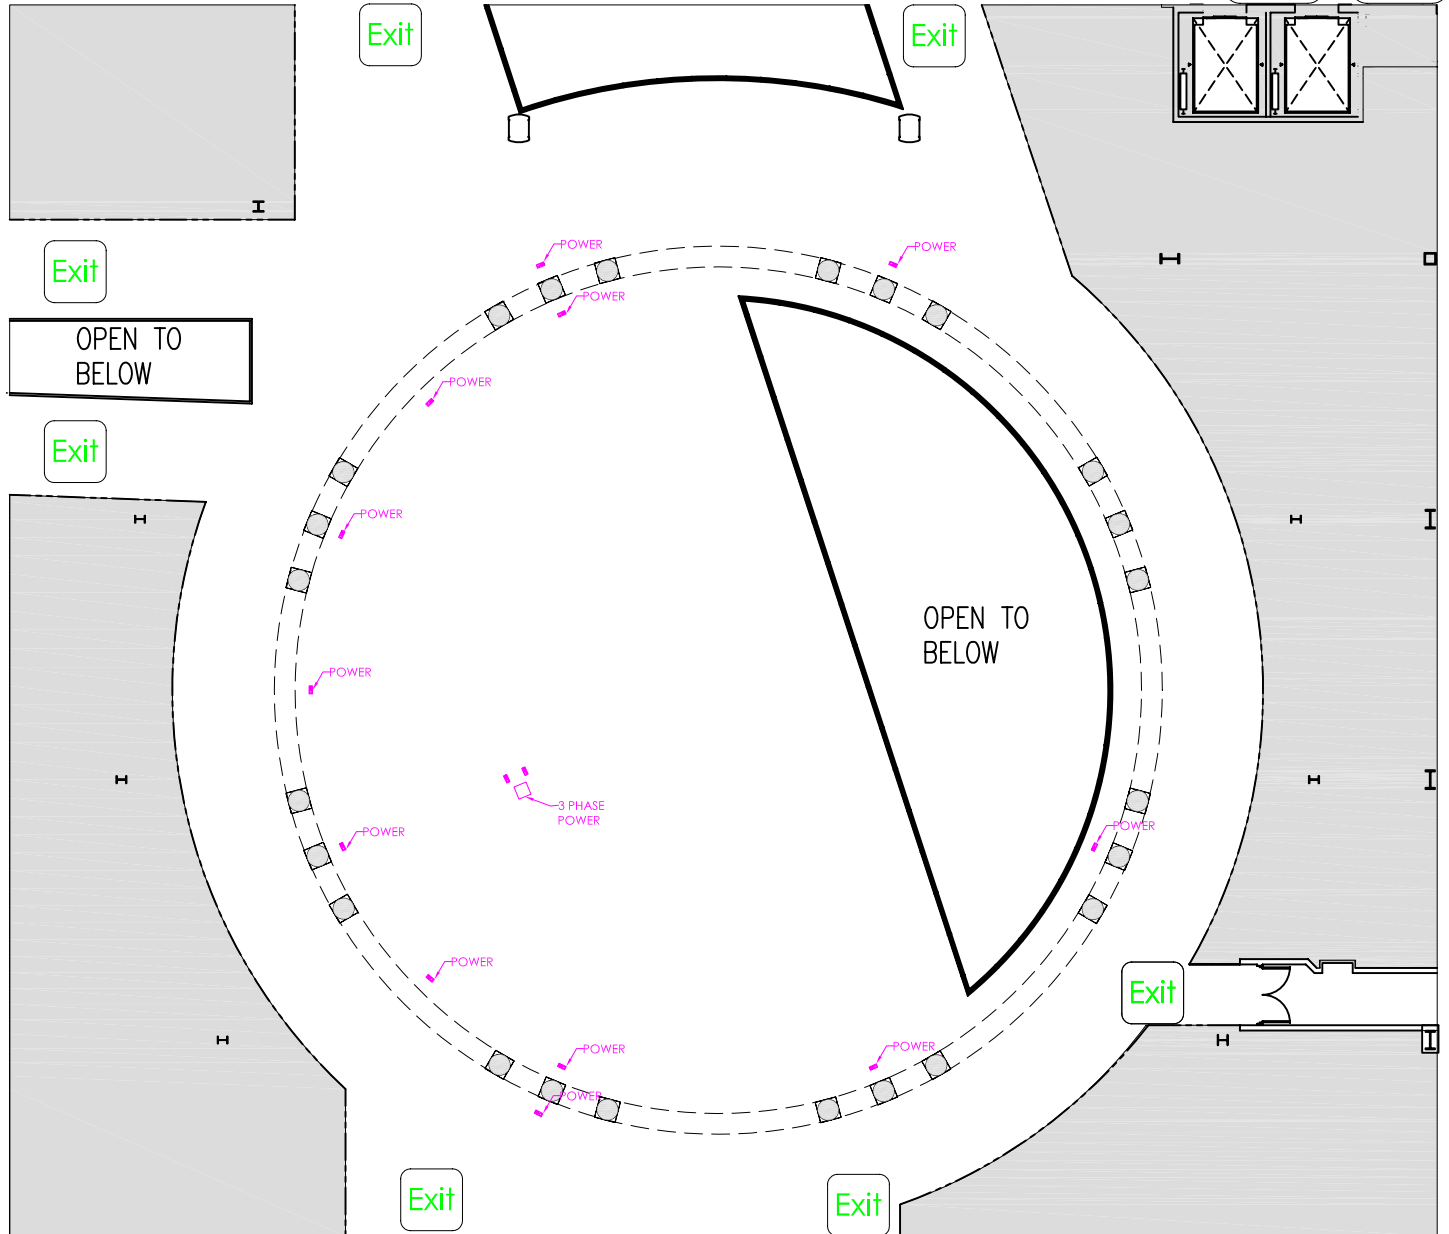

UNDER THE DOME

UTILITIES

MARKET STREET

NORDSTROM