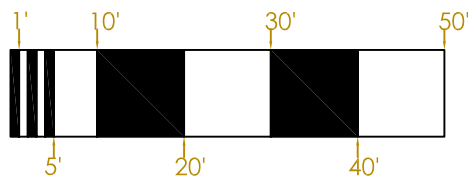

UNDER THE DOME CEILING HEIGHTS

MARKET STREET

NORDSTROM

BLOOMINGDALES

<p>DISCLAIMER :</p> <p>THIS DRAWING IS INTENDED TO BE USED AS A GUIDE OF THE APPROXIMATE DIMENSIONS. WHEREAS ACTUAL ON-SITE VARIATIONS OR ADJUSTMENTS MAY OCCUR, ROJAGO CANNOT BE HELD RESPONSIBLE FOR EXACT PLAN.</p>	<p>845 MARKET ST SAN FRANCISCO, CA</p>	<p>drafting services provide by:</p> <p>rojago 1521 29th Ave. #17 San Mateo / CA 94403 650.766.6751 www.draftingrojago.com info@draftingrojago.com</p>
	<p>PAPER TYPE: 8" X 11"</p>	

UNDER THE DOME

DIMENSIONS

MARKET STREET

NORDSTROM

BLOOMINGDALES

<p>DISCLAIMER :</p> <p>THIS DRAWING IS INTENDED TO BE USED AS A GUIDE OF THE APPROXIMATE DIMENSIONS. WHEREAS ACTUAL ON-SITE VARIATIONS OR ADJUSTMENTS MAY OCCUR, ROJAGO CANNOT BE HELD RESPONSIBLE FOR EXACT PLAN.</p>	<p>845 MARKET ST SAN FRANCISCO, CA</p>	<p>drafting services provide by:</p> <p>rojago 1521 29th Ave. #17 San Mateo / CA 94403 650.766.4751 www.draftingrojago.com info@draftingrojago.com</p>
	<p>PAPER TYPE: 8" X 11"</p>	

UNDER THE DOME

UTILITIES

MARKET STREET

NORDSTROM

BLOOMINGDALES

<p>DISCLAIMER :</p> <p>THIS DRAWING IS INTENDED TO BE USED AS A GUIDE OF THE APPROXIMATE DIMENSIONS. WHEREAS ACTUAL ON-SITE VARIATIONS OR ADJUSTMENTS MAY OCCUR, ROJAGO CANNOT BE HELD RESPONSIBLE FOR EXACT PLAN.</p>	<p>845 MARKET ST SAN FRANCISCO, CA</p>	<p>drafting services provide by:</p> <p>ROJAGO 1521 29th Ave. #17 San Mateo / CA 94403 Tel: 650.766.4751 www.rogjago.com info@rogjago.com</p>
	<p>PAPER TYPE: 8" X 11"</p>	