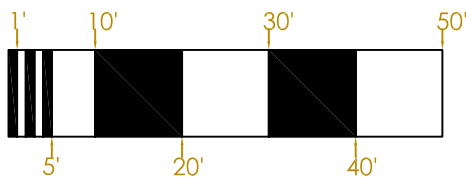

Exit

Exit

Exit

BLOOMINGDALES

DISCLAIMER : THIS DRAWING IS INTENDED TO BE USED AS A GUIDE OF THE APPROXIMATE DIMENSIONS. WHEREAS ACTUAL ON-SITE VARIATIONS OR ADJUSTMENTS MAY OCCUR, ROJAGO CANNOT BE HELD RESPONSIBLE FOR EXACT PLAN.	845 MARKET ST SAN FRANCISCO, CA	
	PAPER TYPE: 8" X 11"	drafting services provide by: <small>ROJAGO 1521 29th Ave. #17 San Mateo / CA 94403 415 766-6751 www.rogjago.com info@rogjago.com</small>

UNDER THE DOME CEILING HEIGHTS

MARKET STREET

NORDSTROM

BLOOMINGDALES

<p>DISCLAIMER :</p> <p>THIS DRAWING IS INTENDED TO BE USED AS A GUIDE OF THE APPROXIMATE DIMENSIONS. WHEREAS ACTUAL ON-SITE VARIATIONS OR ADJUSTMENTS MAY OCCUR, ROJAGO CANNOT BE HELD RESPONSIBLE FOR EXACT PLAN.</p>	<p>845 MARKET ST SAN FRANCISCO, CA</p>	<p>drafting services provide by:</p> <p>rojago 1521 29th Ave. #17 San Mateo / CA 94403 650.766.6751 www.draftingrojago.com info@draftingrojago.com</p>
	<p>PAPER TYPE: 8" X 11"</p>	

UNDER THE DOME

DIMENSIONS

MARKET STREET

NORDSTROM

BLOOMINGDALES

<p>DISCLAIMER :</p> <p>THIS DRAWING IS INTENDED TO BE USED AS A GUIDE OF THE APPROXIMATE DIMENSIONS. WHEREAS ACTUAL ON-SITE VARIATIONS OR ADJUSTMENTS MAY OCCUR, ROJAGO CANNOT BE HELD RESPONSIBLE FOR EXACT PLAN.</p>	<p>845 MARKET ST SAN FRANCISCO, CA</p>	<p>drafting services provide by:</p> <p>rojago 1521 29th Ave. #17 San Mateo / CA 94403 650.766.4751 www.draftingrojago.com info@draftingrojago.com</p>
	<p>PAPER TYPE: 8" X 11"</p>	