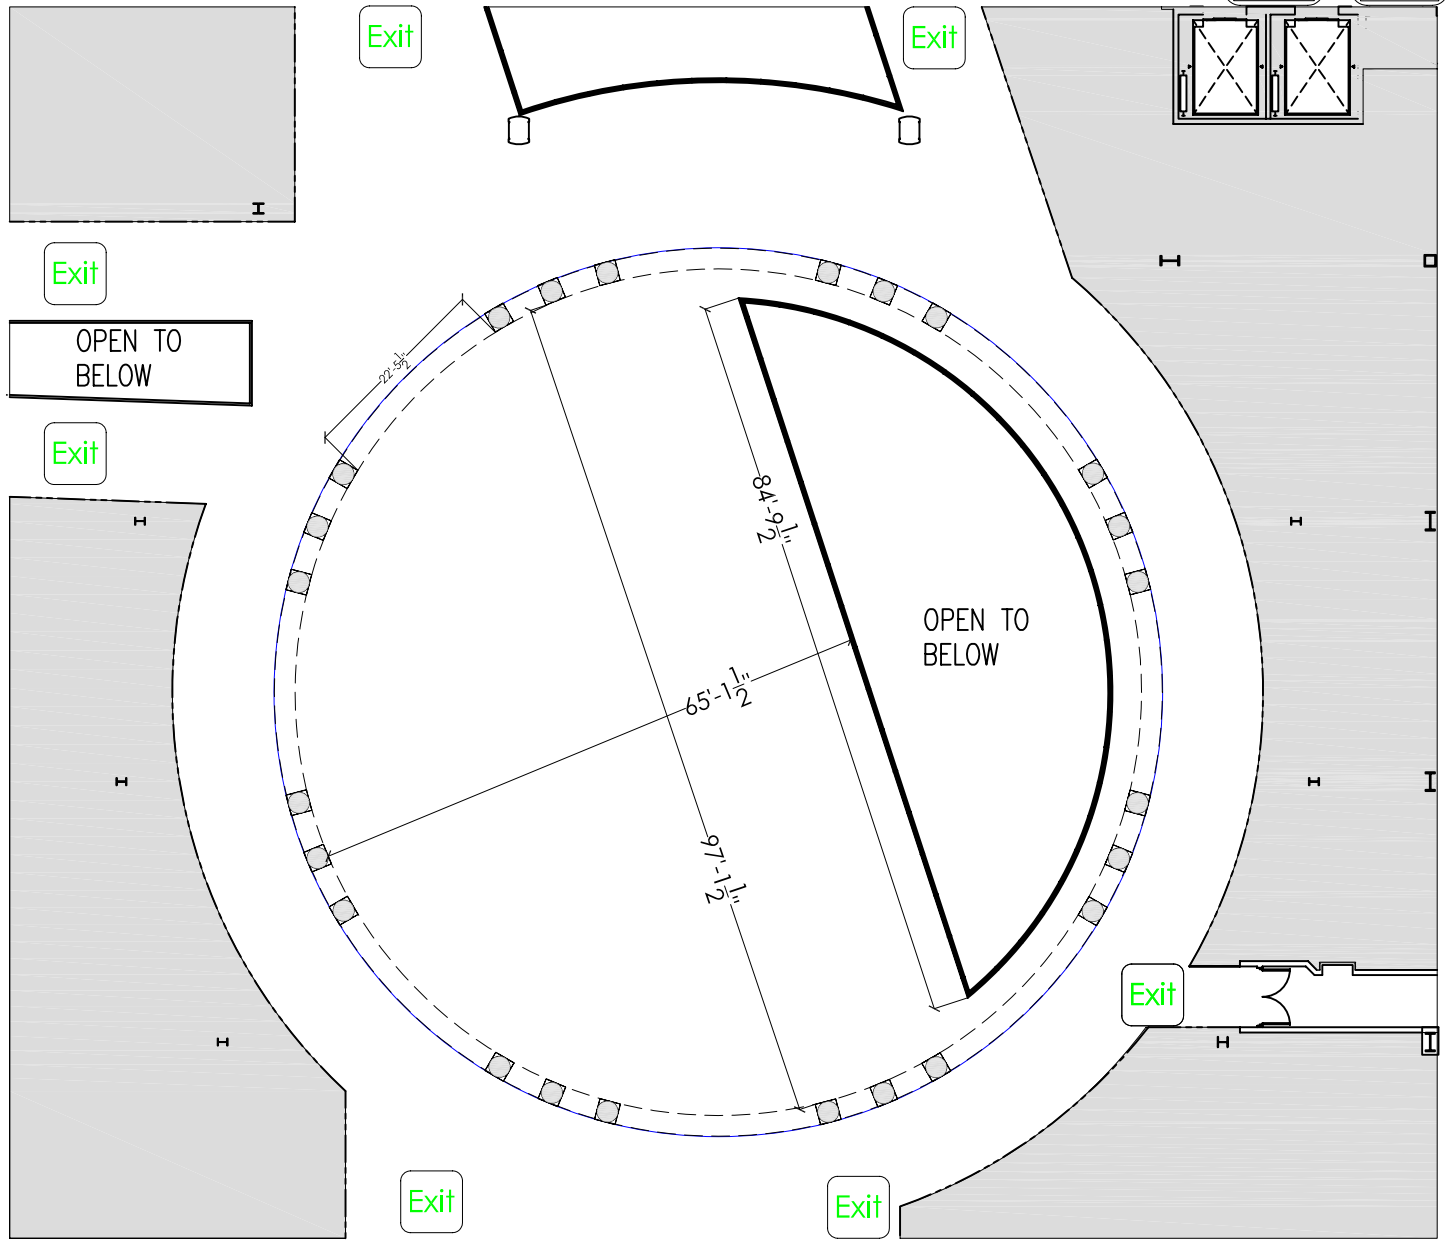

UNDER THE DOME CEILING HEIGHTS

MARKET STREET

NORDSTROM

BLOOMINGDALES

<p>DISCLAIMER :</p> <p>THIS DRAWING IS INTENDED TO BE USED AS A GUIDE OF THE APPROXIMATE DIMENSIONS. WHEREAS ACTUAL ON-SITE VARIATIONS OR ADJUSTMENTS MAY OCCUR, ROJAGO CANNOT BE HELD RESPONSIBLE FOR EXACT PLAN.</p>	<p>845 MARKET ST SAN FRANCISCO, CA</p>	<p>drafting services provide by:</p> <p>rojago 1521 29th Ave. #17 San Mateo / CA 94403 650.766.6751 www.draftingrojago.com info@draftingrojago.com</p>
	<p>PAPER TYPE: 8" X 11"</p>	

UNDER THE DOME

DIMENSIONS

MARKET STREET

NORDSTROM

BLOOMINGDALES

<p>DISCLAIMER :</p> <p>THIS DRAWING IS INTENDED TO BE USED AS A GUIDE OF THE APPROXIMATE DIMENSIONS. WHEREAS ACTUAL ON-SITE VARIATIONS OR ADJUSTMENTS MAY OCCUR, ROJAGO CANNOT BE HELD RESPONSIBLE FOR EXACT PLAN.</p>	<p>845 MARKET ST SAN FRANCISCO, CA</p>	<p>drafting services provide by:</p> <p>rojago 1521 29th Ave. #17 San Mateo / CA 94403 650.766.4751 www.draftingrojago.com info@draftingrojago.com</p>
	<p>PAPER TYPE: 8" X 11"</p>	