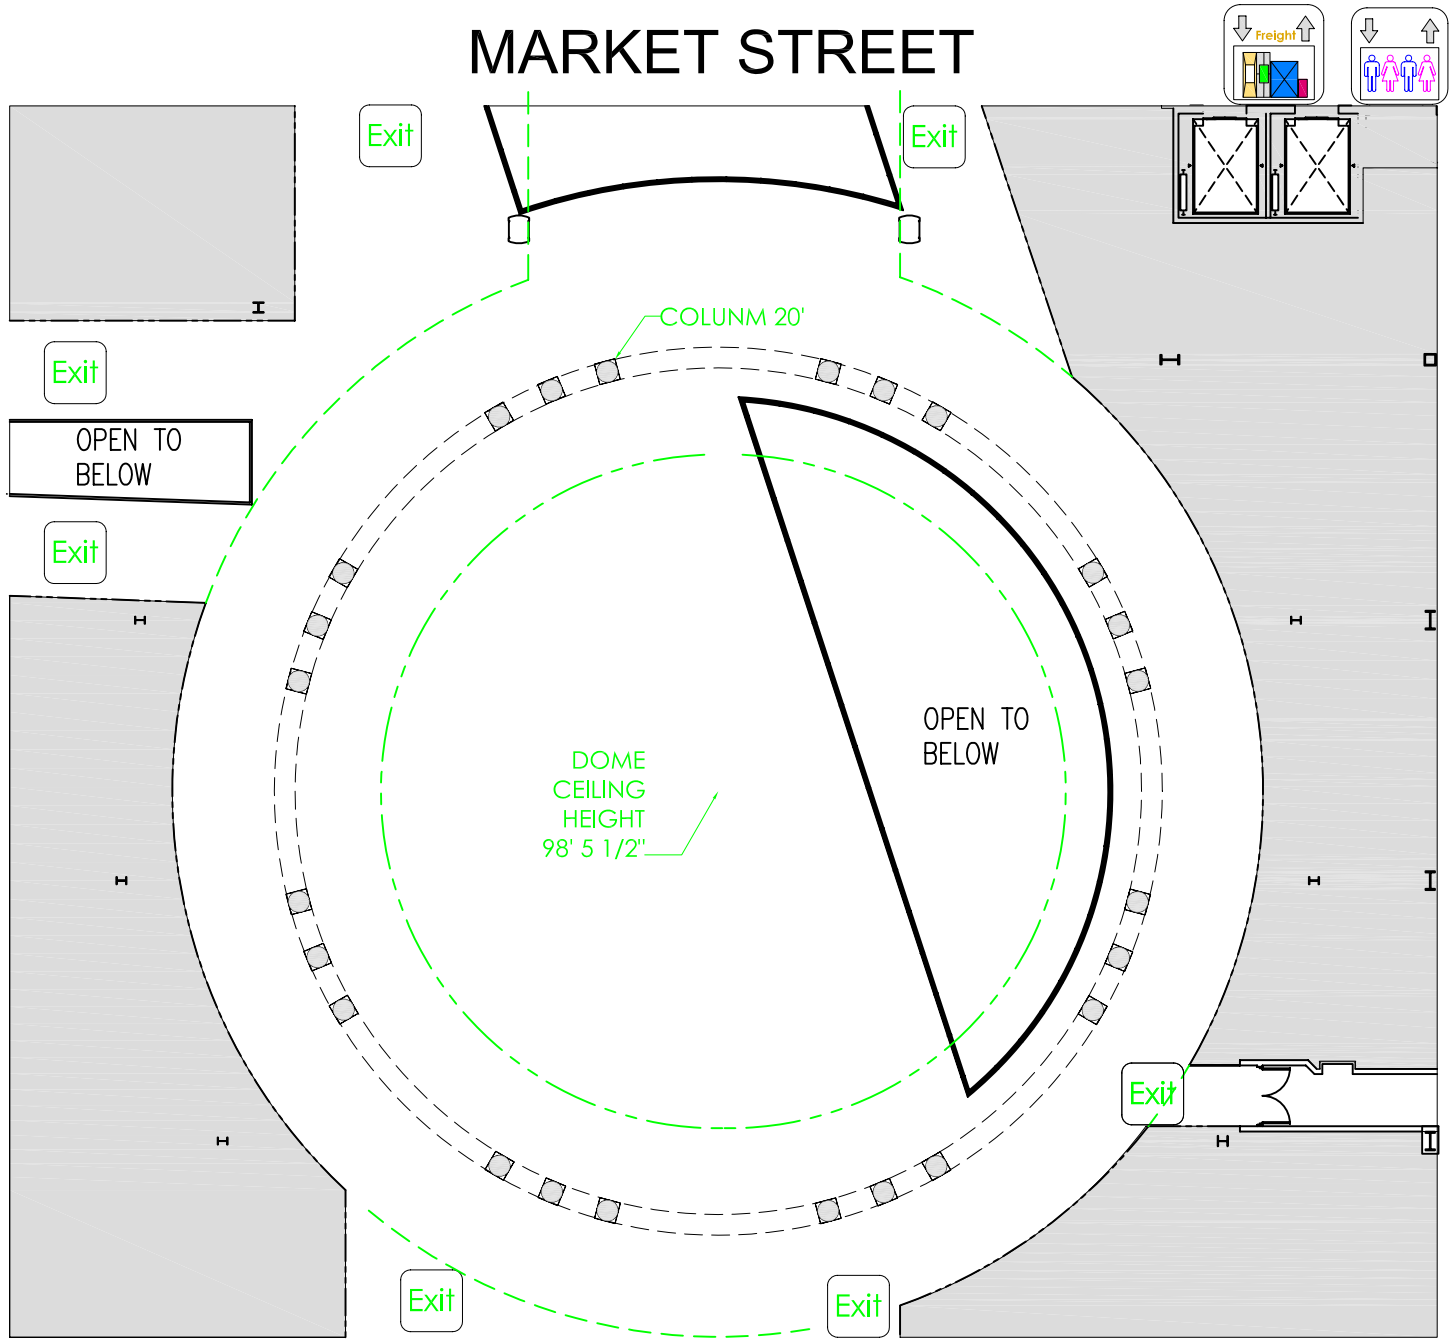

MARKET STREET

NORDSTROM

Exit

Exit

Exit

OPEN TO BELOW

Exit

OPEN TO BELOW

Exit

Exit

Exit

BLOOMINGDALES

DISCLAIMER : THIS DRAWING IS INTENDED TO BE USED AS A GUIDE OF THE APPROXIMATE DIMENSIONS. WHEREAS ACTUAL ON-SITE VARIATIONS OR ADJUSTMENTS MAY OCCUR, ROJAGO CANNOT BE HELD RESPONSIBLE FOR EXACT PLAN.	845 MARKET ST SAN FRANCISCO, CA	
	PAPER TYPE: 8" X 11"	drafting services provide by: <small>ROJAGO 1521 29th Ave. #17 San Mateo / CA 94403 415 766-6751 www.rogjago.com info@rogjago.com</small>

UNDER THE DOME CEILING HEIGHTS

MARKET STREET

NORDSTROM

BLOOMINGDALES

<p>DISCLAIMER :</p> <p>THIS DRAWING IS INTENDED TO BE USED AS A GUIDE OF THE APPROXIMATE DIMENSIONS. WHEREAS ACTUAL ON-SITE VARIATIONS OR ADJUSTMENTS MAY OCCUR, ROJAGO CANNOT BE HELD RESPONSIBLE FOR EXACT PLAN.</p>	<p>845 MARKET ST SAN FRANCISCO, CA</p>	<p>drafting services provide by:</p> <p>rojago 1521 29th Ave. #17 San Mateo / CA 94403 650.766.6751 www.draftingrojago.com info@draftingrojago.com</p>
	<p>PAPER TYPE: 8" X 11"</p>	

UNDER THE DOME

DIMENSIONS

MARKET STREET

NORDSTROM

BLOOMINGDALES

<p>DISCLAIMER :</p> <p>THIS DRAWING IS INTENDED TO BE USED AS A GUIDE OF THE APPROXIMATE DIMENSIONS. WHEREAS ACTUAL ON-SITE VARIATIONS OR ADJUSTMENTS MAY OCCUR, ROJAGO CANNOT BE HELD RESPONSIBLE FOR EXACT PLAN.</p>	<p>845 MARKET ST SAN FRANCISCO, CA</p>	<p>drafting services provide by:</p> <p>rojago 1521 29th Ave. #17 San Mateo / CA 94403 650.766.4751 www.draftingrojago.com info@draftingrojago.com</p>
	<p>PAPER TYPE: 8" X 11"</p>	