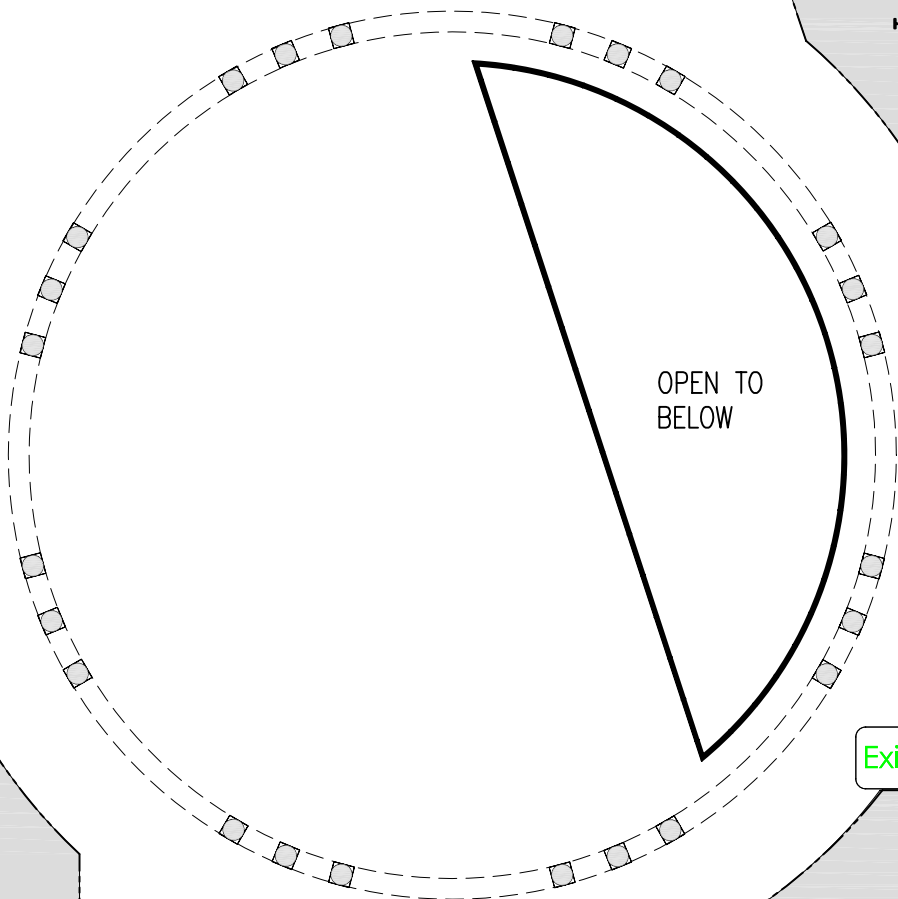

OPEN TO BELOW

Exit

Exit

Exit

BLOOMINGDALES