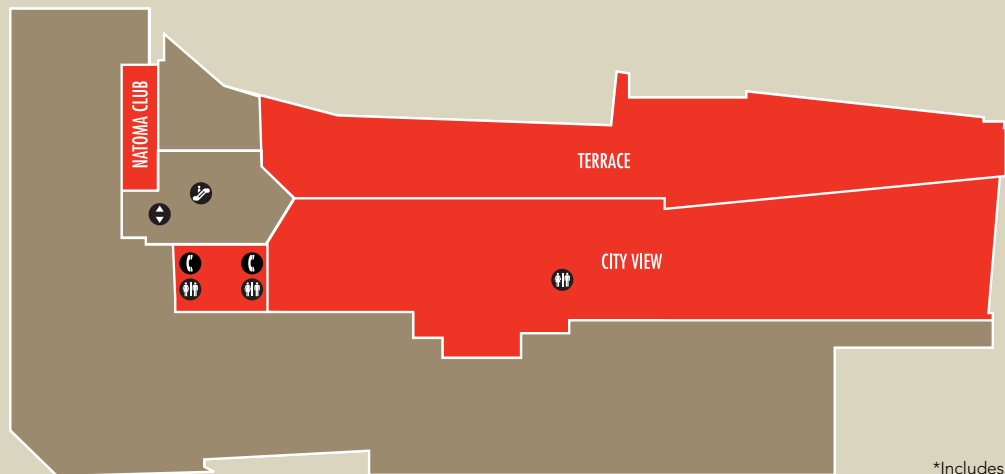

4

LEVEL FOUR

*Includes interior and terrace

Event Space	Sq. Footage	Ceiling Ht.	Classroom	Theater	Reception
Natoma Club	650	10	N/A	10	40
CITY VIEW	30,000	20+	2,000*	1,200*	2,000*