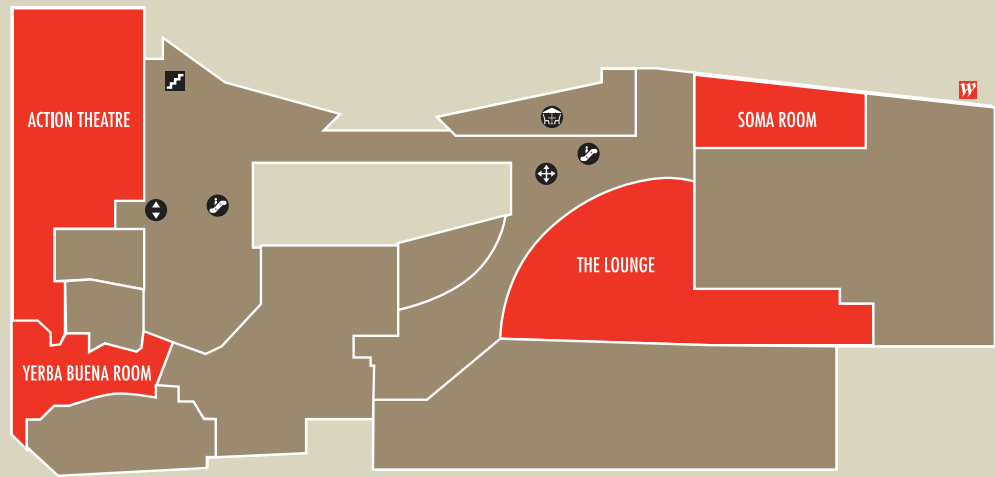

SPECIFICATIONS

Please inquire regarding any additional information, scaled drawings or photographs.

www.metreon.com/news
(415) 369-6003

2

LEVEL TWO

Event Space	Sq. Footage	Ceiling Ht.	Classroom	Theater	Reception
SoMa Room	2250	10	75	100	100
Action Theatre	2450	15	N/A	150	199
Yerba Buena Room	3000	12	100	130	130
The Lounge	6750	12	N/A	N/A	250