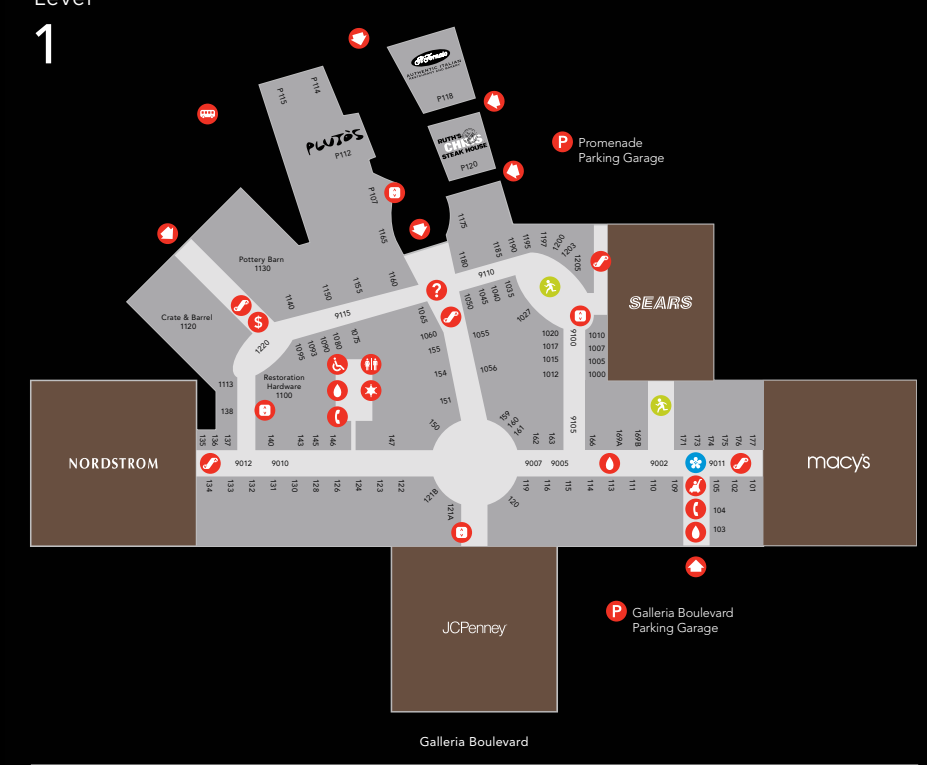

Restaurants

The Cheesecake Factory
Il Fornaio
Ruth's Chris Steak House
Pluto's

Eateries

Auntie Anne's
Cinnabon
Dairy Queen/Orange Julius
Hot Dog on a Stick
Jamba Juice
Mrs. Fields Cookies
Pretzel Time
Red Mango
Starbucks
Subway
TCBY

Finish Line	209	916.788.1215
Lids	2005	916.787.2035
lululemon	155	Coming Soon
Raider Image	2010	916.791.0109
Sports Fever	2190	916.788.3020

Eateries

Auntie Anne's	2137	Now Open
Cinnabon	1007	916.780.3323
Dairy Queen	2015	916.784.9714
Godiva Chocolatier	163	916.788.4292
Harry and David	132	916.788.1755
Hot Dog on a Stick	1000	
Jamba Juice	258A	Now Open
Popcornopolis	1010	916.772.3612
Red Mango	1005	916.786.5566
See's Candies	138	916.784.7220
Starbucks	9011	916.771.6892
Subway	1017	Coming Soon
Teavana	2060	916.787.0443
Wetzel's Pretzels	1027	916.772.7774

Restaurants

Cheesecake Factory, The	1127	916.781.3399
Il Fornaio	P118	916.788.1200
Pluto's	P112	916.781.3663
Ruth's Chris Steakhouse	P120	916.780.6910

Services

Comfort Zone, The	9214	
Fast-Fix Jewelry Repairs	277	916.773.5859
Good Hand	278	916.773.0815
Picture People	242	916.788.2988
Sears Automotive		916.788.4120

Westfield Services

Security		916.787.2003
Westfield Concierge		916.789.SHOP
Westfield Management Office		916.787.2000

Level 2

Level 1

Map Key

ATM	Entrance	Security	Family
Bus Stop	Escalator	Stroller Rentals	Family Dining
Carousel	Handicap Accessible	Telephone	Family Lounge
Drinking Fountain	Mail Box	Telecommunications Device for the Deaf	Play Along the Way
Elevator	Parking	Westfield Concierge	Play Space
	Restrooms		Family Parking