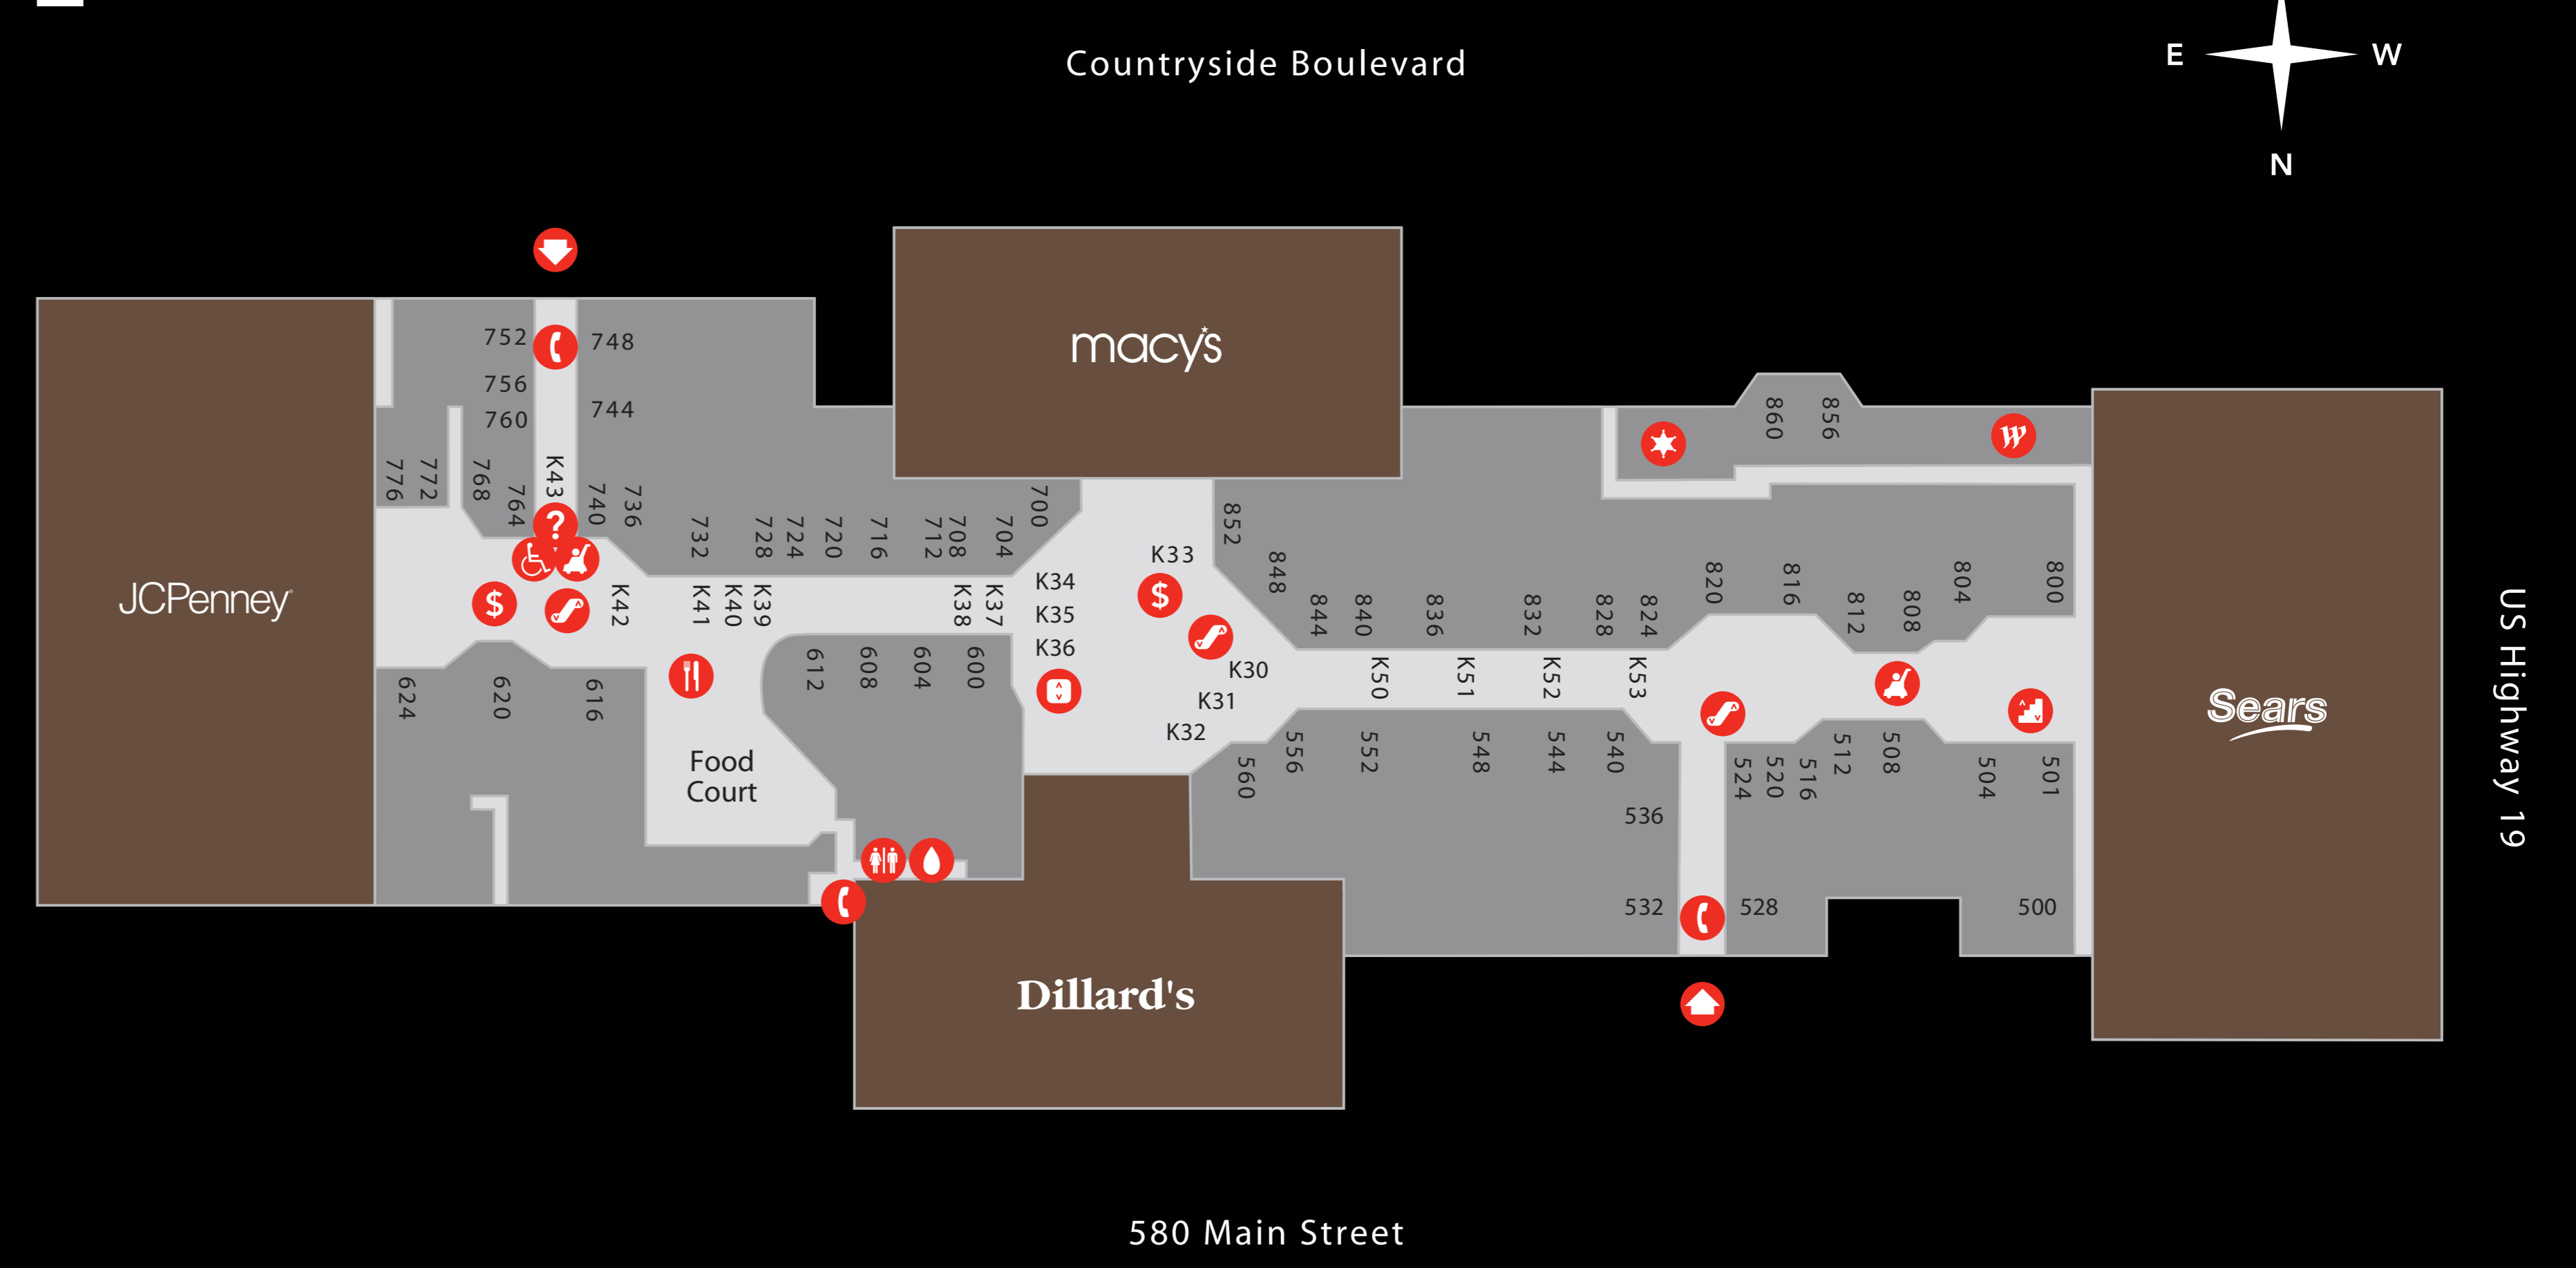

Shoes

Aldo 612
Finish Line 124
FootAction USA 116
Foot Locker 328
Hibbett Sports 624
Journeys 320
Lady Foot Locker 128
Naot Plus 520
Payless ShoeSource 804
Rack Room Shoes 504
Shi by Journeys 144
Traffic Shoes 464
Vans 716
Zumiez 828

Children's Shoes

Journeys 320
Journeys Kidz 260
Stride Rite 136

Health & Beauty

Back to Business K34
Bath & Body Works 220
Cali Pro Nail 104
Corioliss K40
Gap / GapBody 832
GNC/Live Well 120
HairPlus 744
Hollywood Nails 244
Lifestyle Family in Parking Lot Fitness Center
MasterCuts 404
Merle Norman Cosmetic Studio 616
Mia & Maxx 532
Miracle Eyebrow 252
Nail Spa 756
Perfumania 516
Perfume Collection K07
Proactiv Solutions K39
Regis Salon 132
Seacret Spa K15
Seacret Spa K06
Trade Secret 768
Victoria's Secret Beauty 140
Vitamin World 512

Eateries & Restaurants

Auntie Anne's 524
Dairy Queen & Orange Julius 416
Dunkin Donuts K13
Morrow's Fine Candy & Nuts 526
Ruby Tuesday 424
Starbucks K03
TooJay's Original Gourmet Deli 748

Level 1

Level 2

Food Court

Cajun Cafe & Grill FC
Chick-fil-A FC
China Max FC
Great American Cookie Co. FC
Häagen Dazs FC
Ruby Thai FC
Sarku Japan FC
Subway FC
Villa Pizza FC
Wendy's FC

Services

Bright House Networks 800
Carlene Research 500
Custom Embroidery K52
Fast Fix Jewelry Repair K10
Sears Automotive in Parking Lot
Stuart Golding Company 860
Tires Plus in Parking Lot