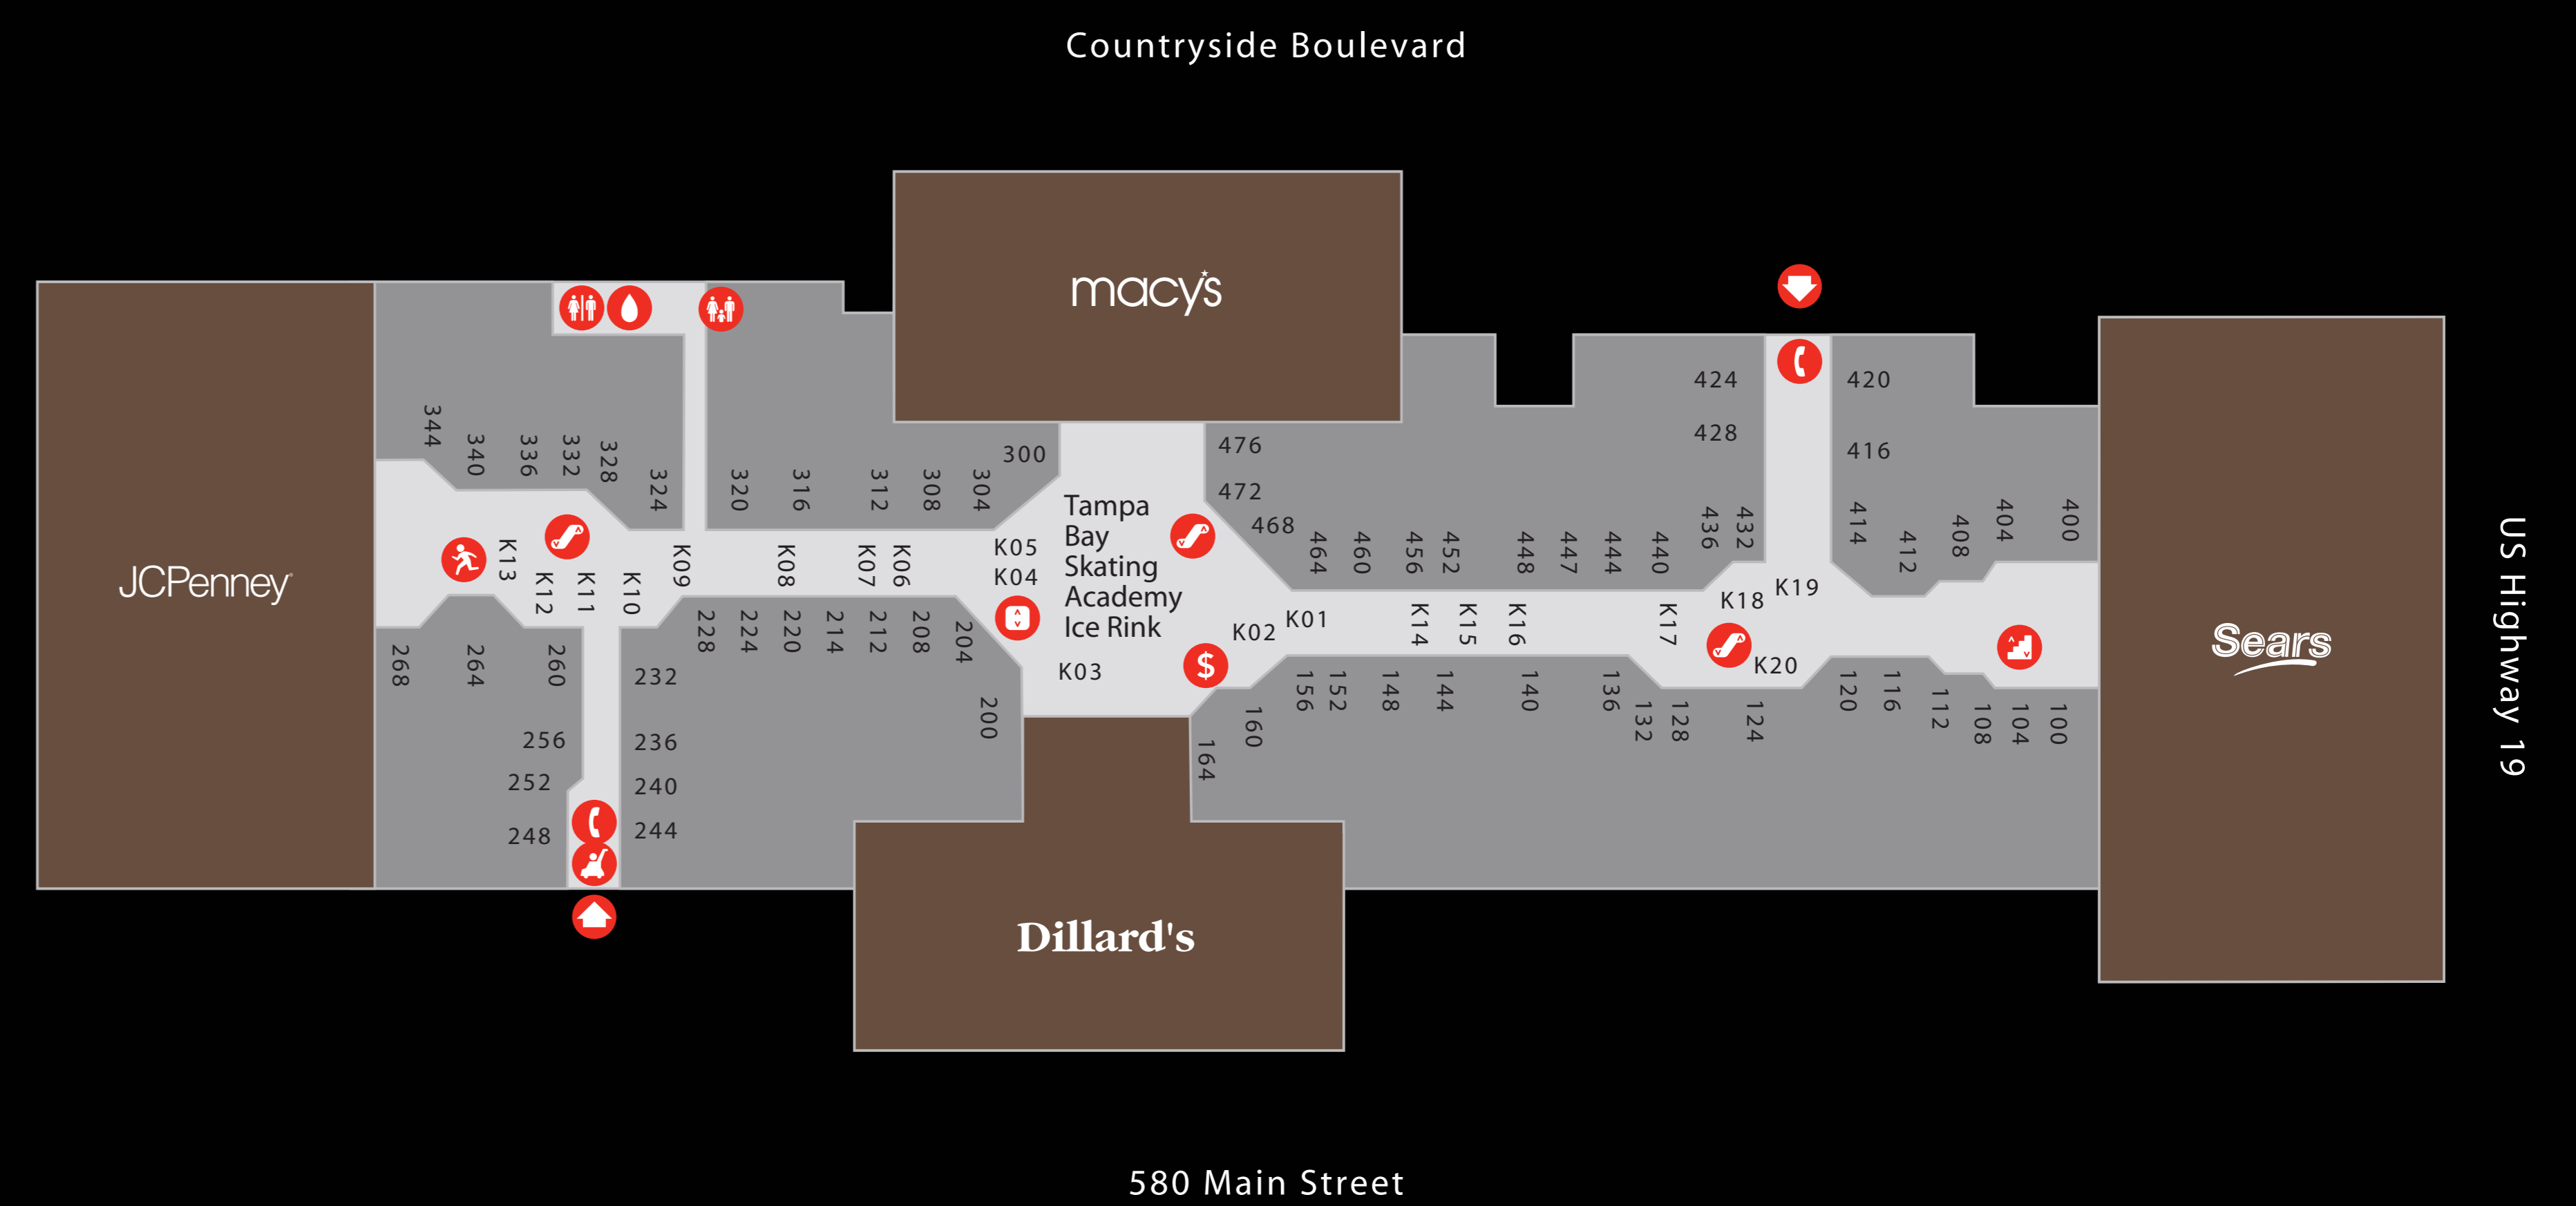

Home Furnishings & Accessories

Accents and Gifts 160
EZ Cooking 268
Select Comfort 228
Somnis Sleep System 420
Treasures & Gifts 340

Tobacco

Mr. D's Pipe & Tobacco 772

Books, Cards & Gifts

American Greetings 816
Amy's Hallmark 436
Brookstone 148
Build-A-Bear Workshop 824
Country Cabin 812
Deb's Hallmark 264
Express Tags K51
Paw Paws 752
Spencer Gifts 332
Things Remembered 764
Yankee Candle 608

Entertainment

Tampa Bay Skating Academy/Ice Rink

Toys & Hobbies

Build-A-Bear Workshop 824
Disney Store 600

Electronics & Music

Babbages/Gamestop 712
EB Games 308
f.y.e. 620
Radio Shack 400

Photography Services

Glamour Shots 236
Ritz Camera/One Hour Photo 412

Wireless Communications & Services

Ameritel K08
Cellairis K36, K37
Metro PCS 708
Sprint K30
T-Mobile 256, K42
The Mobile Zone K02
Verizon Plus 108
Verizon Wireless 214
Verizon Wireless/FIOS K53

Eateries & Restaurants

Auntie Anne's 524
Dairy Queen & Orange Julius 416
Dunkin Donuts K13
Morrow's Fine Candy & Nuts 526
Ruby Tuesday 424
Starbucks K03
TooJay's Original Gourmet Deli 748

Level 1